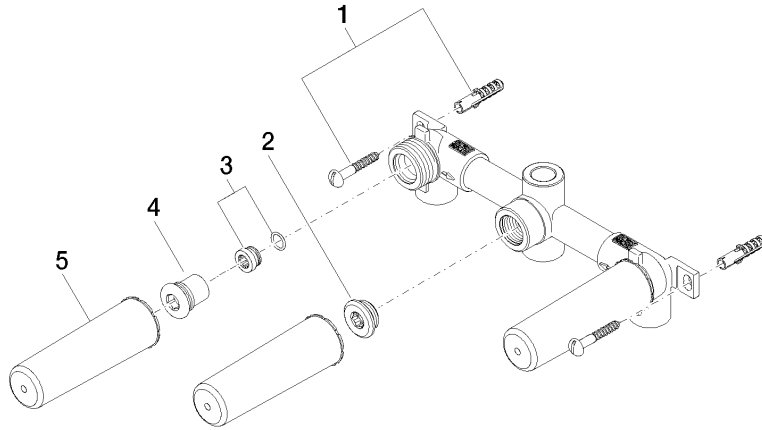

Concealed wall-mounted mixer centred spout -

35 707 970 90

- 3x dust cover
- 2x female thread 1/2" connections
- 1x female thread 1/2" outlet
- 3x sealing plug 1/2"
- gauge 100 mm
- lead-free
- WRAS 1702022

Recommended miscellaneous

Leak protection 1/2" -

12 010 970 90

Concealed wall-mounted mixer centred spout -

35 707 970 90

mm [inches]

	min	max
Madison	55 2 1/8"	115 4 1/2"
Square	55 2 1/8"	110 4 3/8"
Circle	55 2 1/8"	130 5 1/8"
Vaia	60 2 3/8"	132 5 1/4"
Domicil	60 2 1/2"	100 3 7/8"
Deque	70 2 3/4"	135 5 3/8"
Gentle	70 2 3/4"	135 5 3/8"
LaFleur	70 2 3/4"	135 5 3/8"
Selv	70 2 3/4"	135 5 3/8"
Supernova	70 2 3/4"	135 5 3/8"
Symetrics	70 2 3/4"	135 5 3/8"
Tara	70 2 3/4"	135 5 3/8"
CL_2	93 3 5/8"	115 4 1/2"
MEM	93 3 5/8"	138 5 3/8"
CL_1	93 3 5/8"	138 5 3/8"
La Fleur Cl.	102 4"	144 5 5/8"

Certificates

ETA_19023.

LGA_19175.

ACS_20 ACC LY 735.

Concealed wall-mounted mixer centred spout -

35 707 970 90

Spare parts list

No.	Item Number	Name	Quantity used	Delivery time
1	04 30 31 024 01 90	fixing set	2	2
2	04 31 20 006 00 90	plug	1	2
3	04 29 05 018 10 90	nipple	2	2
4	04 31 20 037 00 90	plug	2	2
5	09 21 02 102 90	cap	3	2