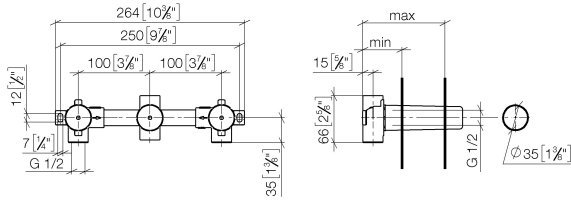

Concealed wall-mounted mixer centred spout -

35 707 970 90

- 3x dust cover
- 2x female thread 1/2" connections
- 1x female thread 1/2" outlet
- 3x sealing plug 1/2"
- gauge 100 mm
- lead-free
- WRAS 1702022

Recommended miscellaneous

Leak protection 1/2" -

12 010 970 90

Concealed wall-mounted mixer centred spout -

35 707 970 90

mm [inches]

	min	max
Madison	55 2 1/8"	115 4 1/2"
Square	55 2 1/8"	110 4 3/8"
Circle	55 2 1/8"	130 5 1/8"
Vaia	60 2 3/8"	132 5 1/4"
Domicil	60 2 1/2"	100 3 7/8"
Deque	70 2 3/4"	135 5 3/8"
Gentle	70 2 3/4"	135 5 3/8"
LaFleur	70 2 3/4"	135 5 3/8"
Selv	70 2 3/4"	135 5 3/8"
Supernova	70 2 3/4"	135 5 3/8"
Symetrics	70 2 3/4"	135 5 3/8"
Tara	70 2 3/4"	135 5 3/8"
CL_2	93 3 5/8"	115 4 1/2"
MEM	93 3 5/8"	138 5 3/8"
CL_1	93 3 5/8"	138 5 3/8"
La Fleur Cl.	102 4"	144 5 5/8"

Certificates

ETA_19023.

LGA_19175.

ACS_20 ACC LY 735.

Concealed wall-mounted mixer centred spout -

35 707 970 90

Spare parts list

No.	Item Number	Name	Quantity used	Delivery time
1	04 30 31 024 01 90	fixing set	2	2
2	04 31 20 006 00 90	plug	1	2
3	04 29 05 018 10 90	nipple	2	2
4	04 31 20 037 00 90	plug	2	2
5	09 21 02 102 90	cap	3	2